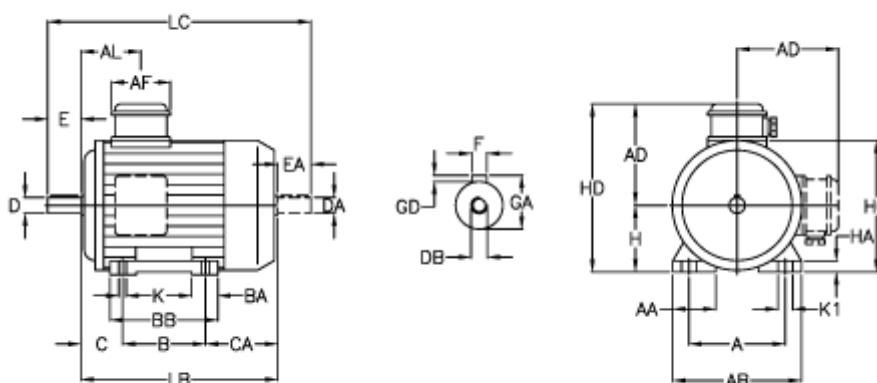

Article number: 252300110412

Description: ICME IE3 Tree-phase motor TPE90SA4-4 1.1KW
1400 rpm 230-400V 50HZ IP55 B3

Measures

A = 140	BA = 32	EA = 50	K = 9
A/F = 84	BB H7 = 130	F = 8	K1 = 18
AA = 39	C = 56	GA = 27	L = 302
AB = 184	CA = 98	GD = 7	LB = 252
AC = 176	D = 24	H = 90	LC = 354
AD = 129	DA = 24	HA = 14	
AL = 86	DB = M8	HC = 182	
B = 100	E = 50	HD = 219	